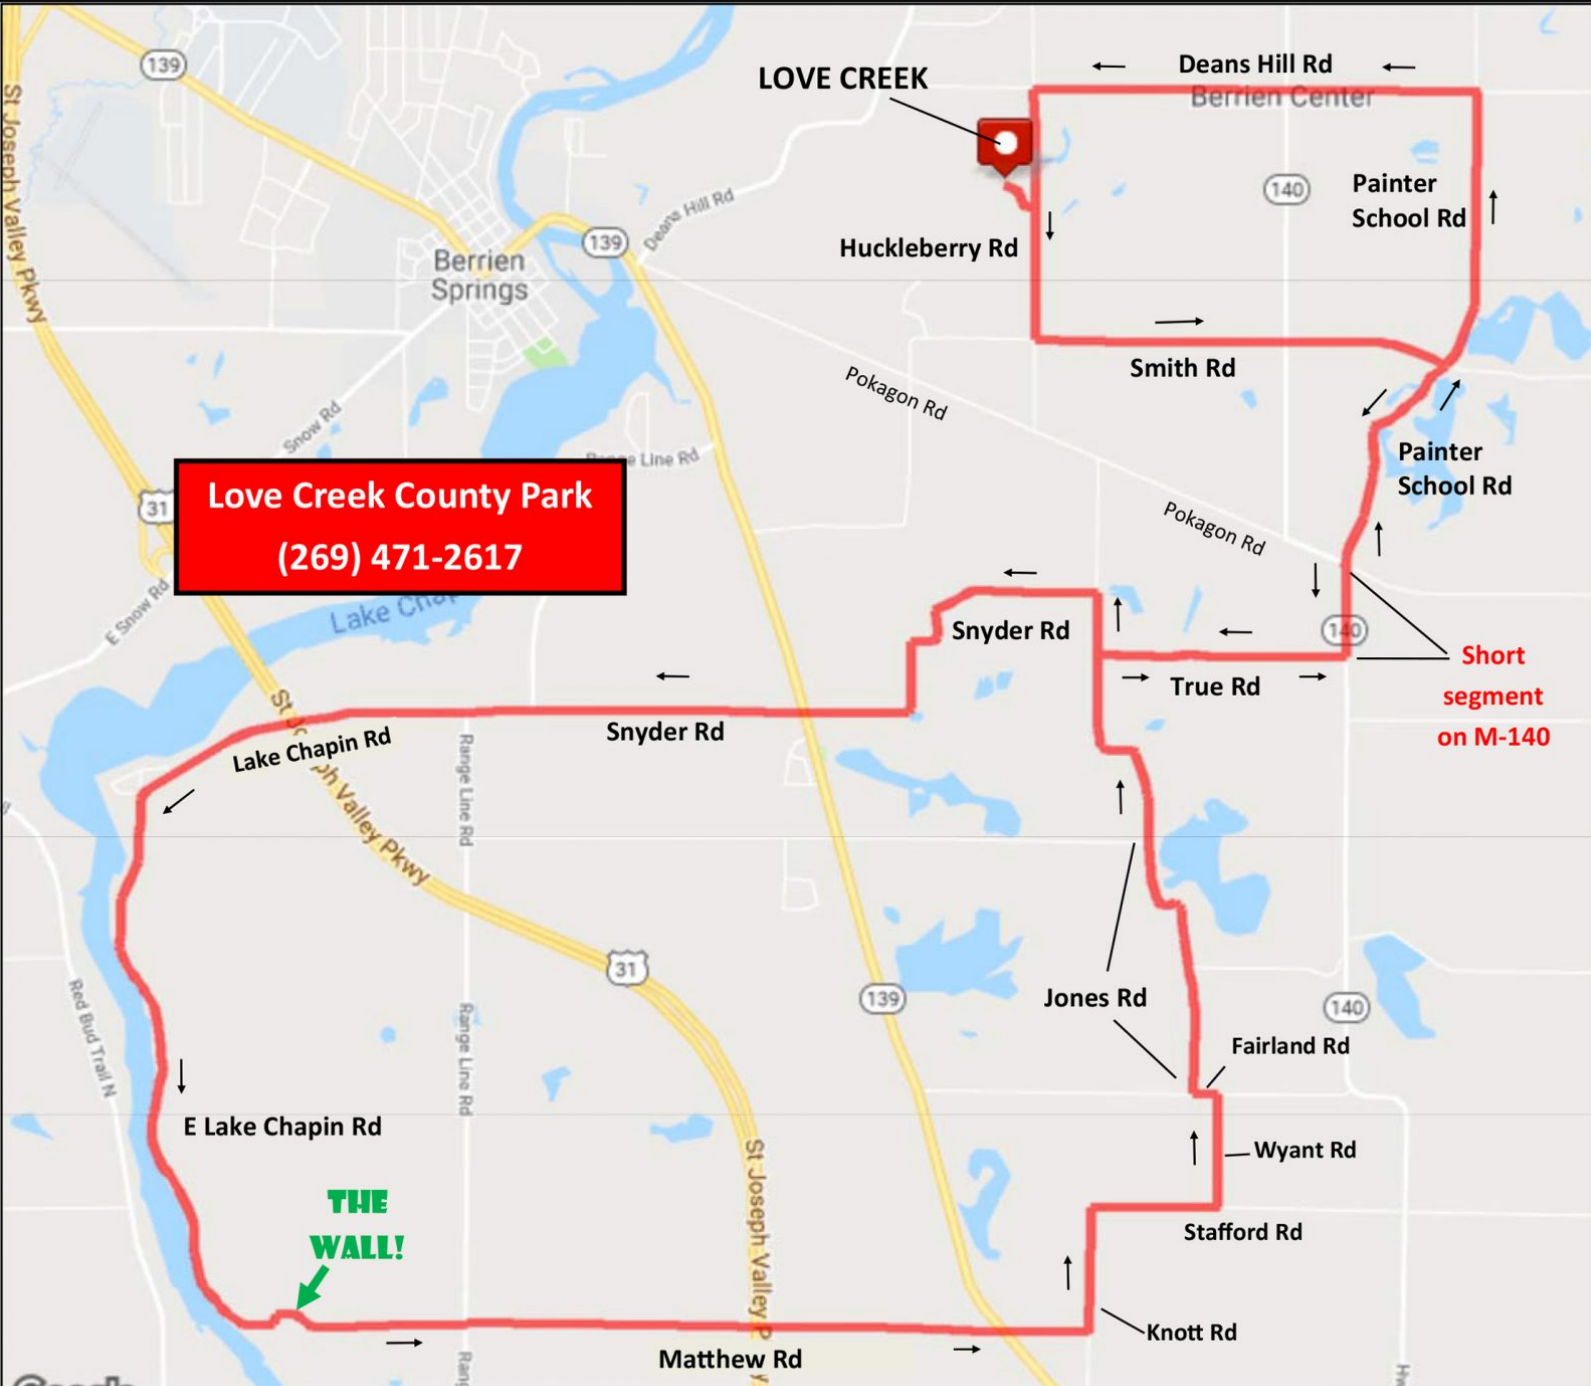

# Gravel & Backroads 24 Mile Route Map

1. **Right** on Huckleberry Rd
2. **Left** on Smith Rd
3. **Right** on Painter School Rd
4. **Straight** on M140 (**Keep right**)
5. **Right** on True Rd
6. **Right** on Jones Rd
7. **Left** on Snyder Rd
8. **Straight** on Lake Chapin Rd
9. **Straight** on Matthew Rd
10. **Left** on Knott Rd
11. **Right** on Stafford Rd
12. **Left** on Wyant Rd
13. **Left** on Fairland Rd
14. **Right** on Jones Rd
15. **Right** on True Rd
16. **Left** on M-140 (**Keep right**)
17. **Straight** on Painter School Rd
18. **Left** on Deans Hill Road
19. **Left** on Huckleberry Rd