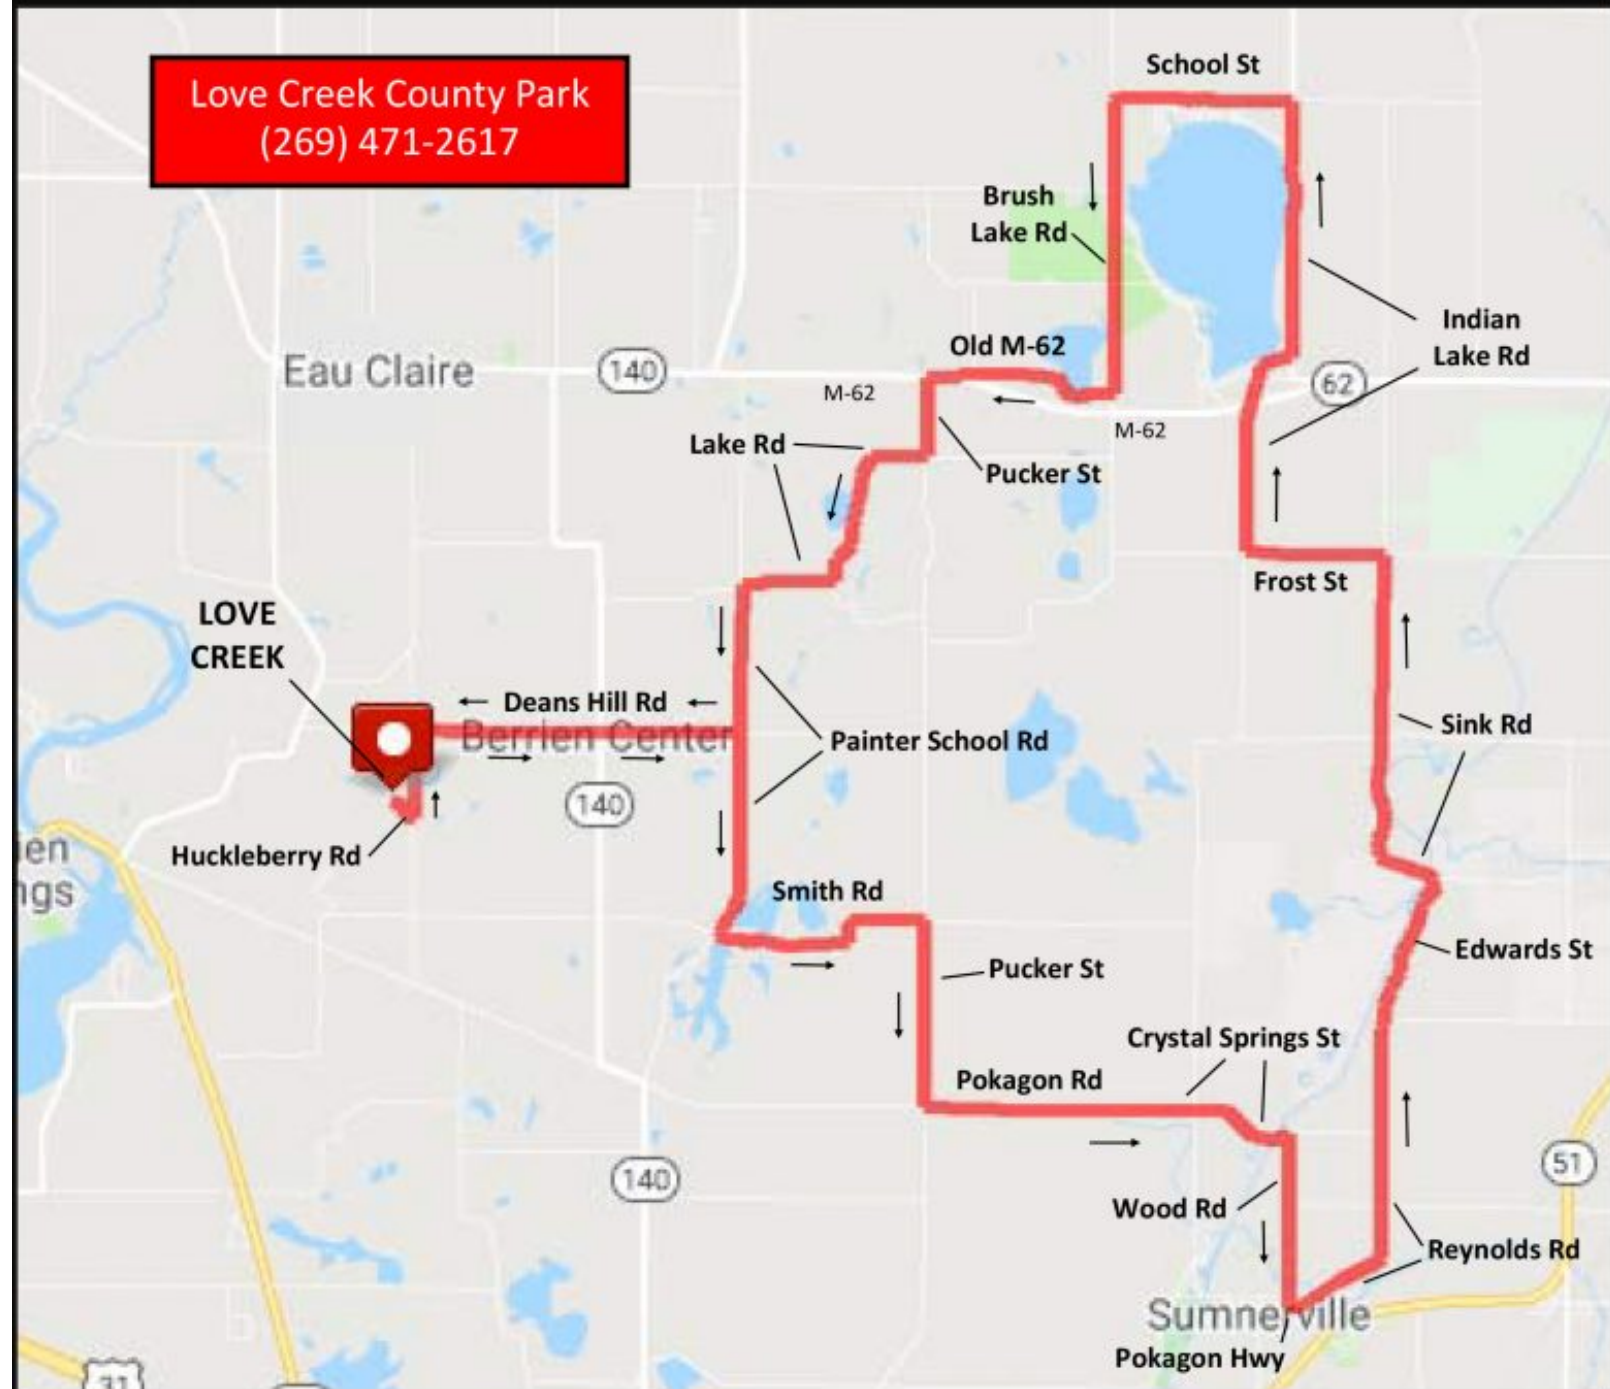

# 25 Mile Road Route Map

Love Creek County Park  
(269) 471-2617

1. **Left** on Huckleberry Rd
2. **Right** on Deans Hill Rd
3. **Right** on Painter School Rd
4. **Left** on Smith Rd
5. **Right** on Pucker St
6. **Left** on Pokagon Rd
7. **Straight** on Crystal Springs St
8. **Right** on Wood Rd
9. **Left** on Pokagon Hwy
10. **Left** on Reynolds Rd
11. **Straight** on Edwards St
12. **Left** on Sink Rd
13. **Left** on Frost St
14. **Right** on Indian Lake Rd
15. **Straight** then **Left** on Indian Lk
16. **Left** on School St
17. **Left** on Brush Lake Rd
18. **Right** on **Old M-62**
19. **Left** on Clawson Rd
20. **Right** on M-62 (**Keep right**)
21. **Left** on Pucker St
22. **Right** on Lake Rd
23. **Right** (to stay on) Lake Rd
24. **Left** on Painter School Rd
25. **Right** on Deans Hill Road
26. **Left** on Huckleberry Rd