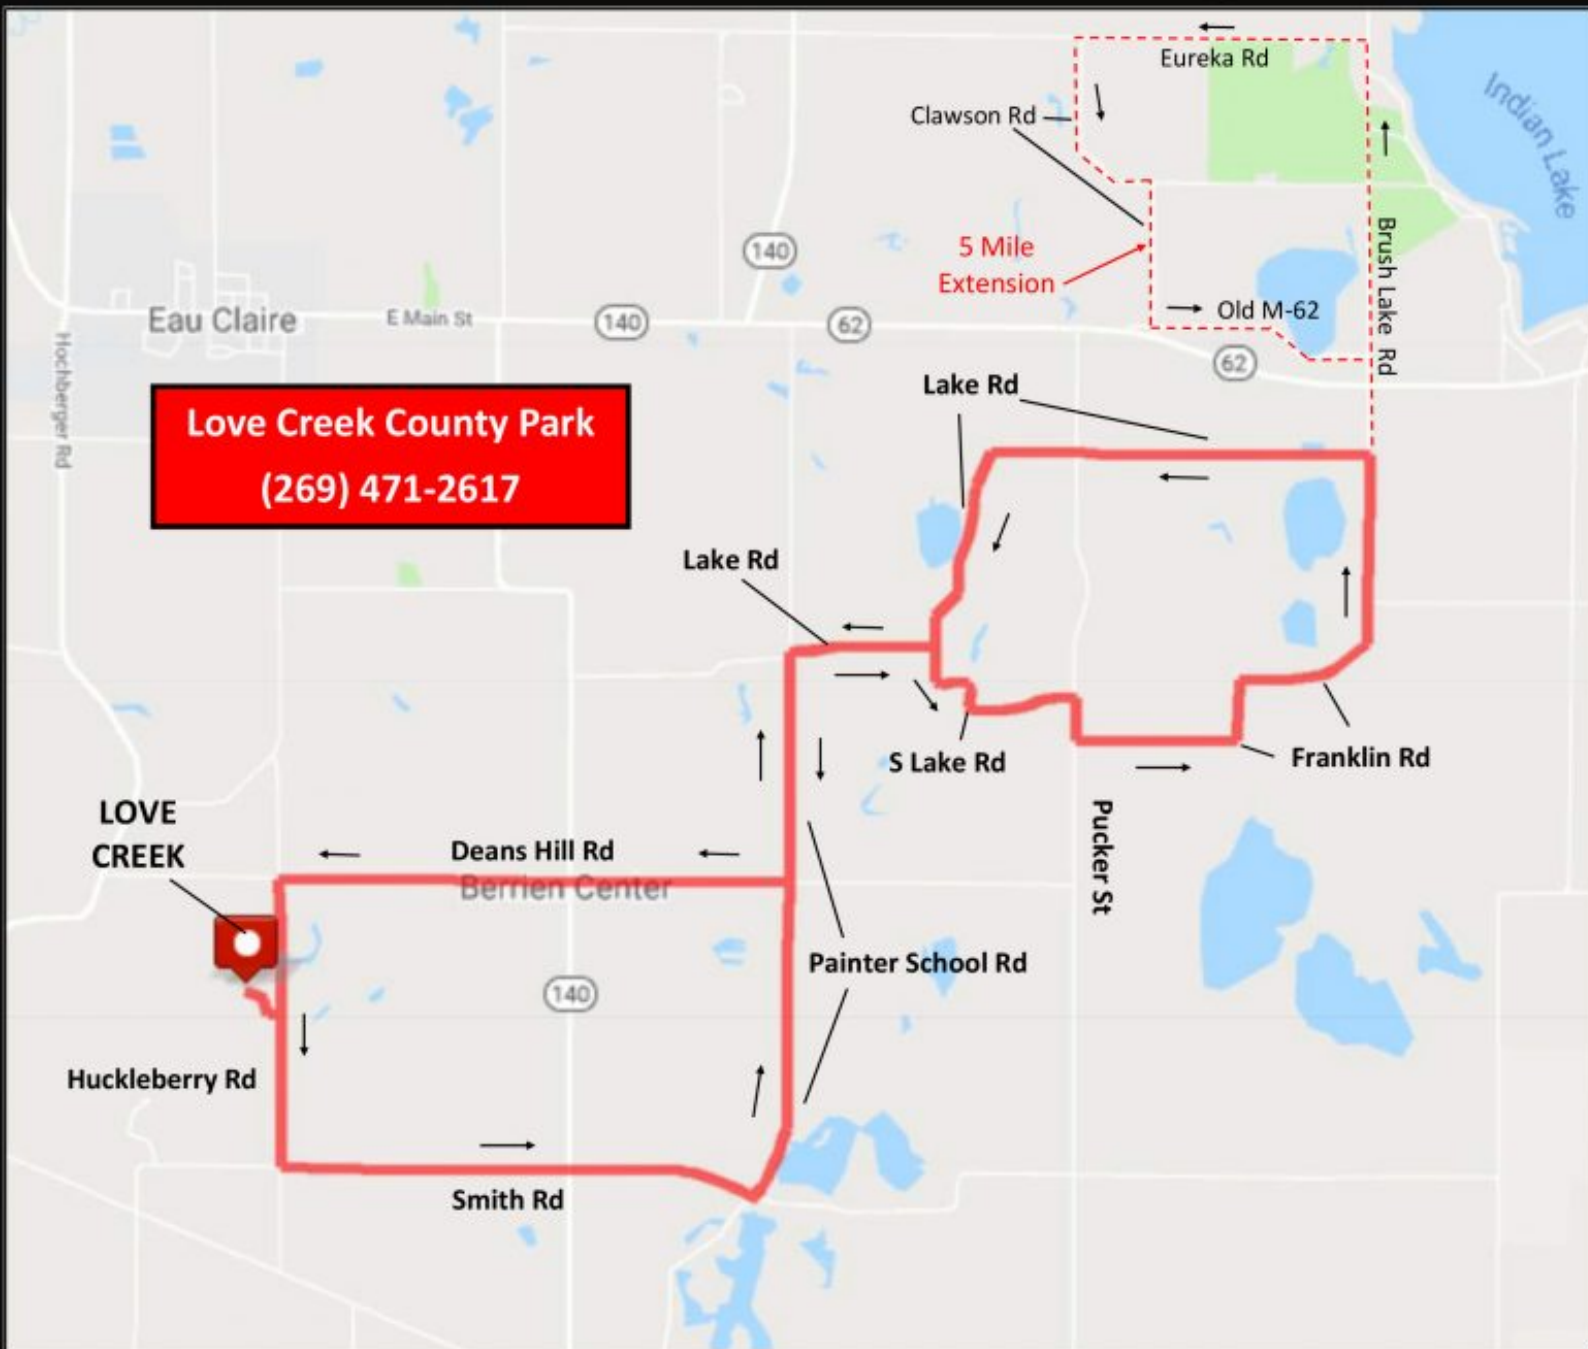

Gravel & Backroads 13 Mile Route Map

1. Turn **right** on Huckleberry Rd
2. Turn **left** on Smith Rd
3. Turn **left** on Painter School Rd
4. Turn **right** on Lake Rd
5. Turn **right** on S Lake Rd
6. Turn **right** on Pucker St
7. Turn **left** on Franklin Rd
8. Turn **left** on Lake Rd
9. Turn **right** on Lake Rd
10. Turn **left** on Painter School Rd
11. Turn **right** on Deans Hill Rd
12. Turn **left** on Huckleberry Rd